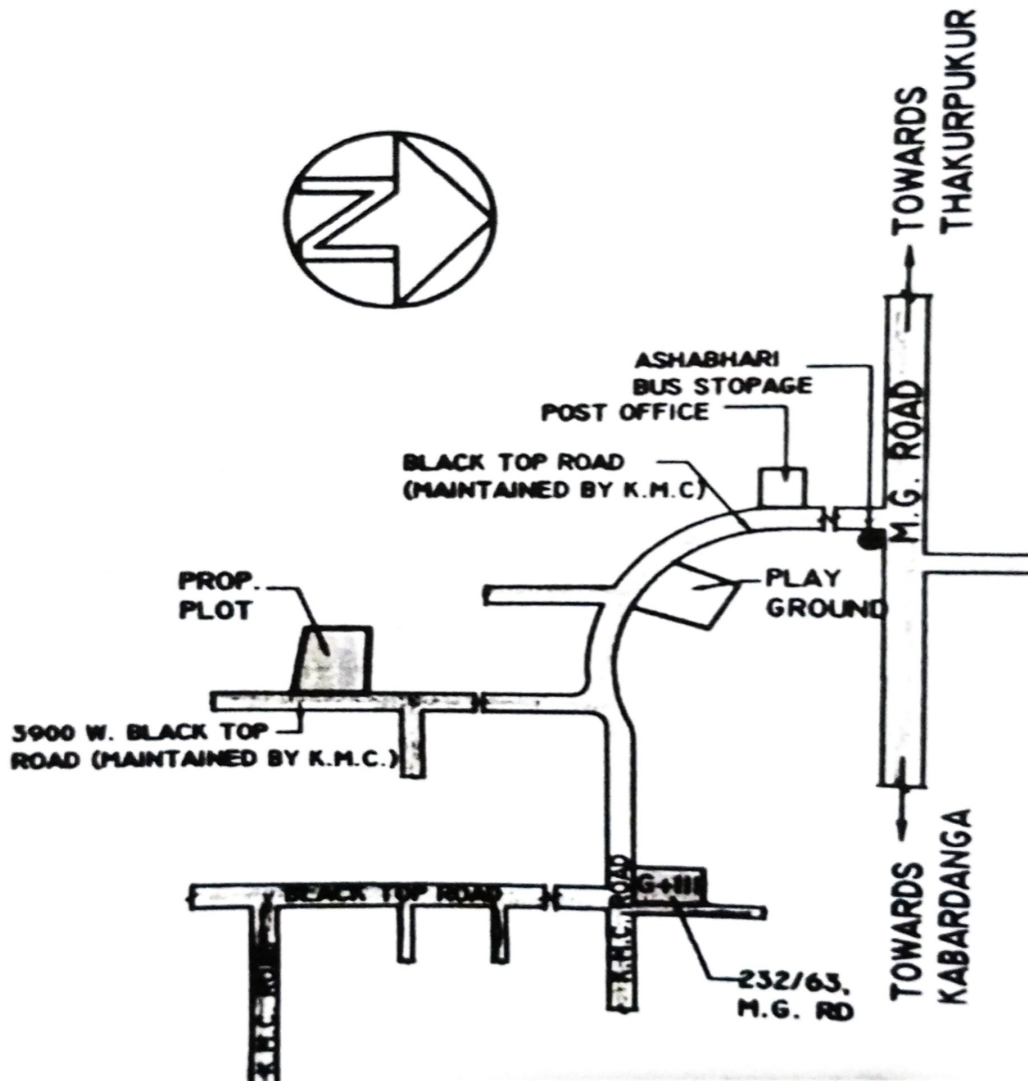

KAMALA CONSTRUCTION

195/5/3 M.G ROAD(KALITALA) M.G.Road Kolkata – 700104
PHONE NO:- 9831406371 , EMAIL ID :- ranjitpal1973@gmail.com

LOCATION MAP OF PROJECT "SIKHA ALOY"

KAMALA CONSTRUCTION

Ranjit Pal
Proprietor